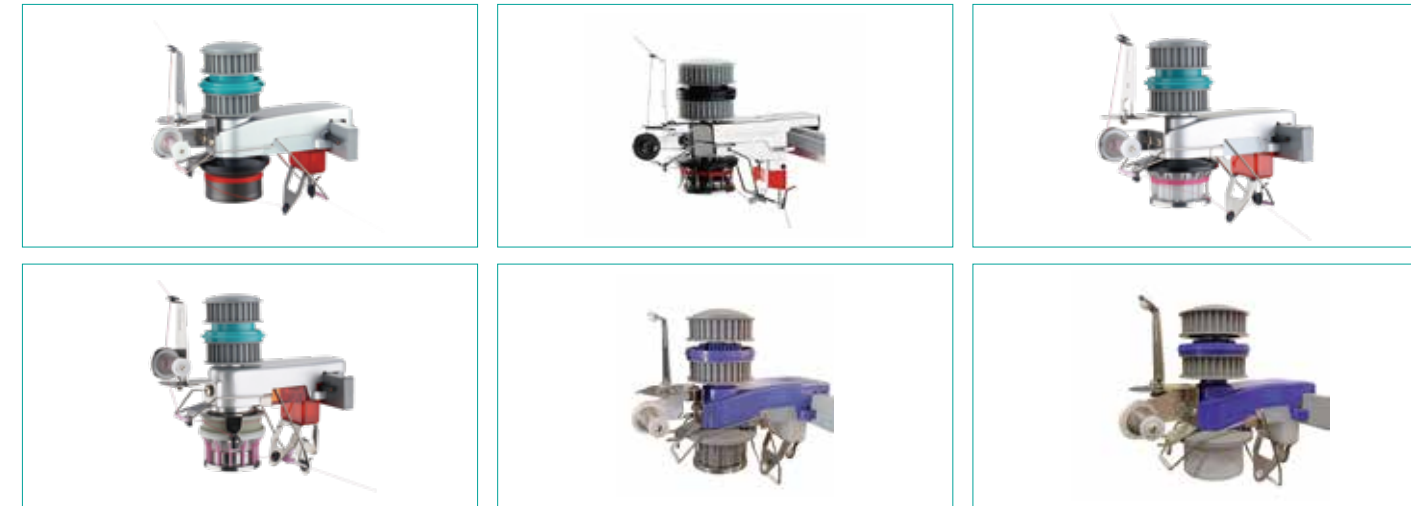

MORTON KNITTING SPARE PARTS
ADVANCED KNITTING SOLUTION

Single Jersey Cams

Three Thread Fleece Cams

Double Jersey Cams

Knitting Machine Conversion Kit

Feeder Spare Parts

Storage Feeder

Lycra Feeder

Speed Changeable Wheel

Tightening Wheel And Belt

Lubrication System

Cleaning System

Air Pressure Oil Nozzles

Electronic Oil Nozzles

Winder