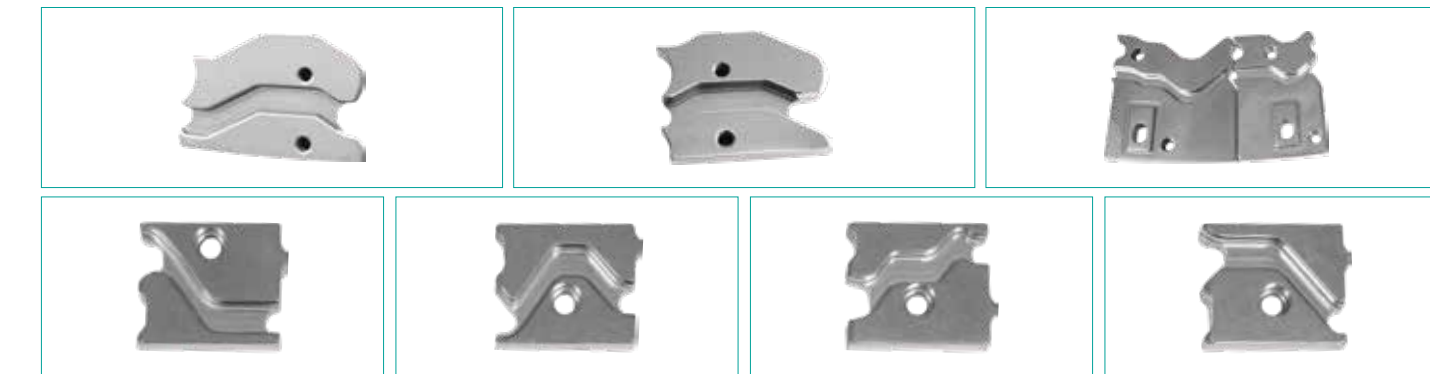

Doubler Jersey Yarn Feeder

Fleece Yarn Feeder

Single Jersey Yarn Feeder

Terry Yarn Feeder

Lykra Wheel

Single Jersey Cylinder

Double Jersey Cylinders

Jacquard Cylinders

MORTON KNITTING SPARE PARTS
ADVANCED KNITTING SOLUTION

Single Jersey Cams

Three Thread Fleece Cams

Double Jersey Cams

Knitting Machine Conversion Kit

Feeder Spare Parts

Storage Feeder

Lycra Feeder